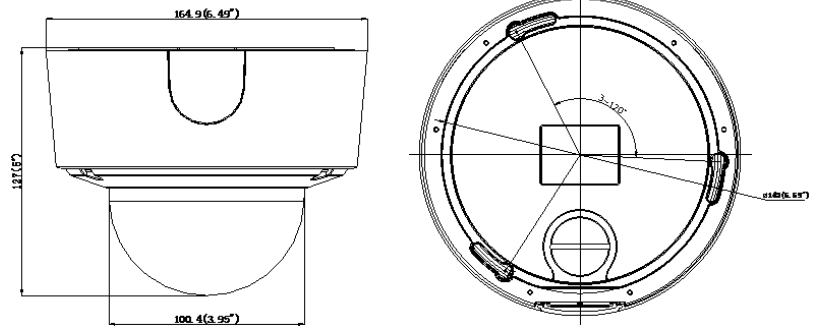

Dimensions

Audio

Environment Noise Filtering	Support
Audio I/O	Support dual audio track, stereo
Audio Sampling Rate	16kHz / 32kHz / 44.1kHz / 48kHz

Smart Feature-set

Behavior Analysis	Line crossing detection, Intrusion detection, Region entrance, Region exiting, Unattended baggage, Object removal
Line Crossing Detection	Cross a pre-defined virtual line
Intrusion Detection	Enter and loiter in a pre-defined virtual region
Region Entrance	Enter a pre-defined virtual region from the outside place
Region Exiting	Exit from a pre-defined virtual region
Unattended Baggage	Objects left over in the pre-defined region such as the baggage, purse, dangerous materials
Object Removal	Objects removed from the pre-defined region, such as the exhibits on display.
Exception Detections	Scene change detection, Sudden audio increase/decrease detection, Audio loss detection, Defocus detection
Recognition	Face detection recognition
Statistics	Object Counting (Entrance and Exit object number is accounted and showed on screen in real time)

General

Protection Level	IP66
Impact Protection	IK10
Operating Conditions	-30 °C – 60 °C (-22 °F – 140 °F), Humidity 95% or less (non-condensing)
Power Supply	AC24V/PoE(802.3at)
Power Consumption	Max. 13.5 W
Dimensions	Φ159.8 × 146 mm(Φ6.29" ×5.75")
Weight	2100 g (4.63 lbs)

Order Models

DS-2CD4312FWD-PTZ, DS-2CD4312FWD-PTZS

Accessories

Pendant Mount

Outdoor wall mount